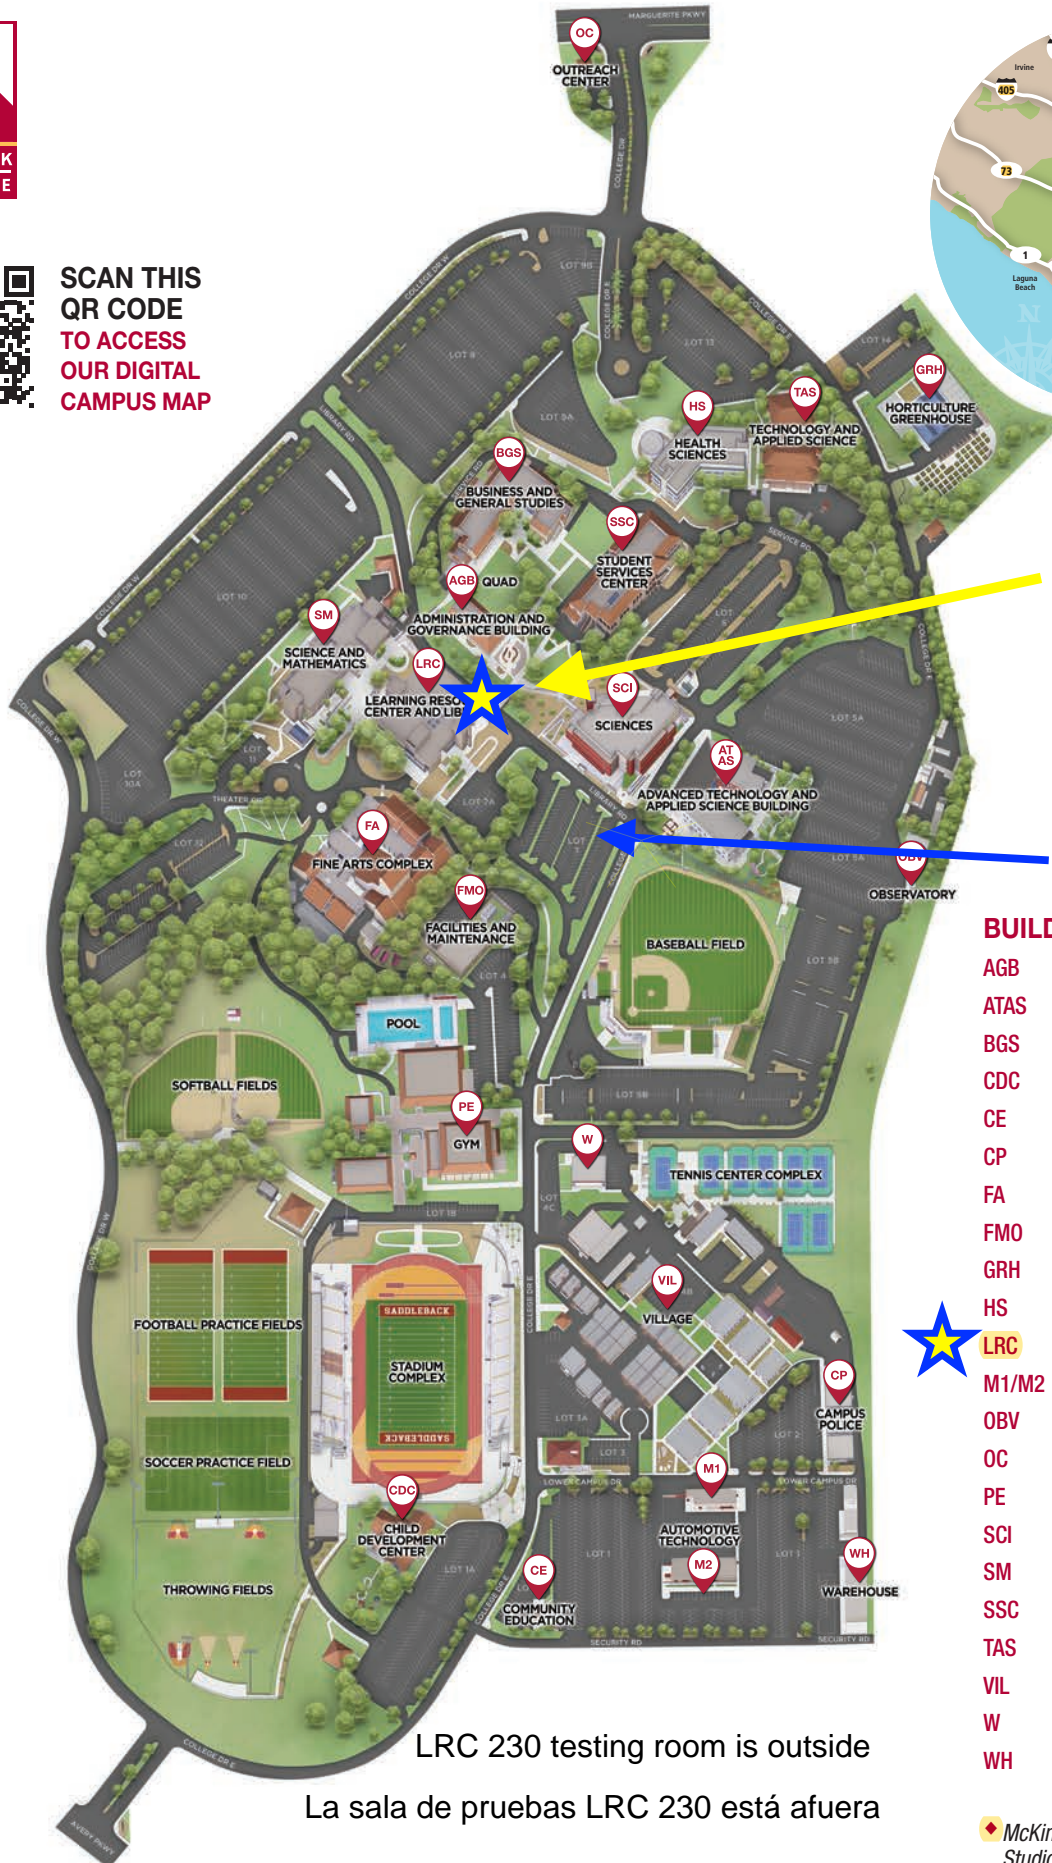

SADDLEBACK COLLEGE CAMPUS MAP

28000 Marguerite Parkway, Mission Viejo, CA 92692 • 949.582.4500

SCAN THIS QR CODE TO ACCESS OUR DIGITAL CAMPUS MAP

HiSET Testing Room: LRC 230
June 1
July 6
August 3

Parking in LOT 7

BUILDING KEY

- AGB** Administration and Governance Building
- ATAS** Advanced Technology and Applied Science
- BGS** Business and General Studies
- CDC** Child Development Center
- CE** Community Education
- CP** Campus Police
- FA** Fine Arts Complex ♦
- FMO** Facilities and Maintenance
- GRH** Horticulture Greenhouse
- HS** Health Sciences
- LRC** Learning Resource Center and Library
- M1/M2** Automotive Technology
- OBV** Observatory
- OC** Outreach Center
- PE** Physical Education
- SCI** Sciences
- SM** Science and Mathematics
- SSC** Student Services Center
- TAS** Technology and Applied Science
- VIL** "Village" Classrooms
- W** "W" Building (Communication Arts)
- WH** Warehouse

LRC 230 testing room is outside

La sala de pruebas LRC 230 está afuera

♦ McKinney Theatre is located in FA 300
 Studio Theatre is located in FA 300