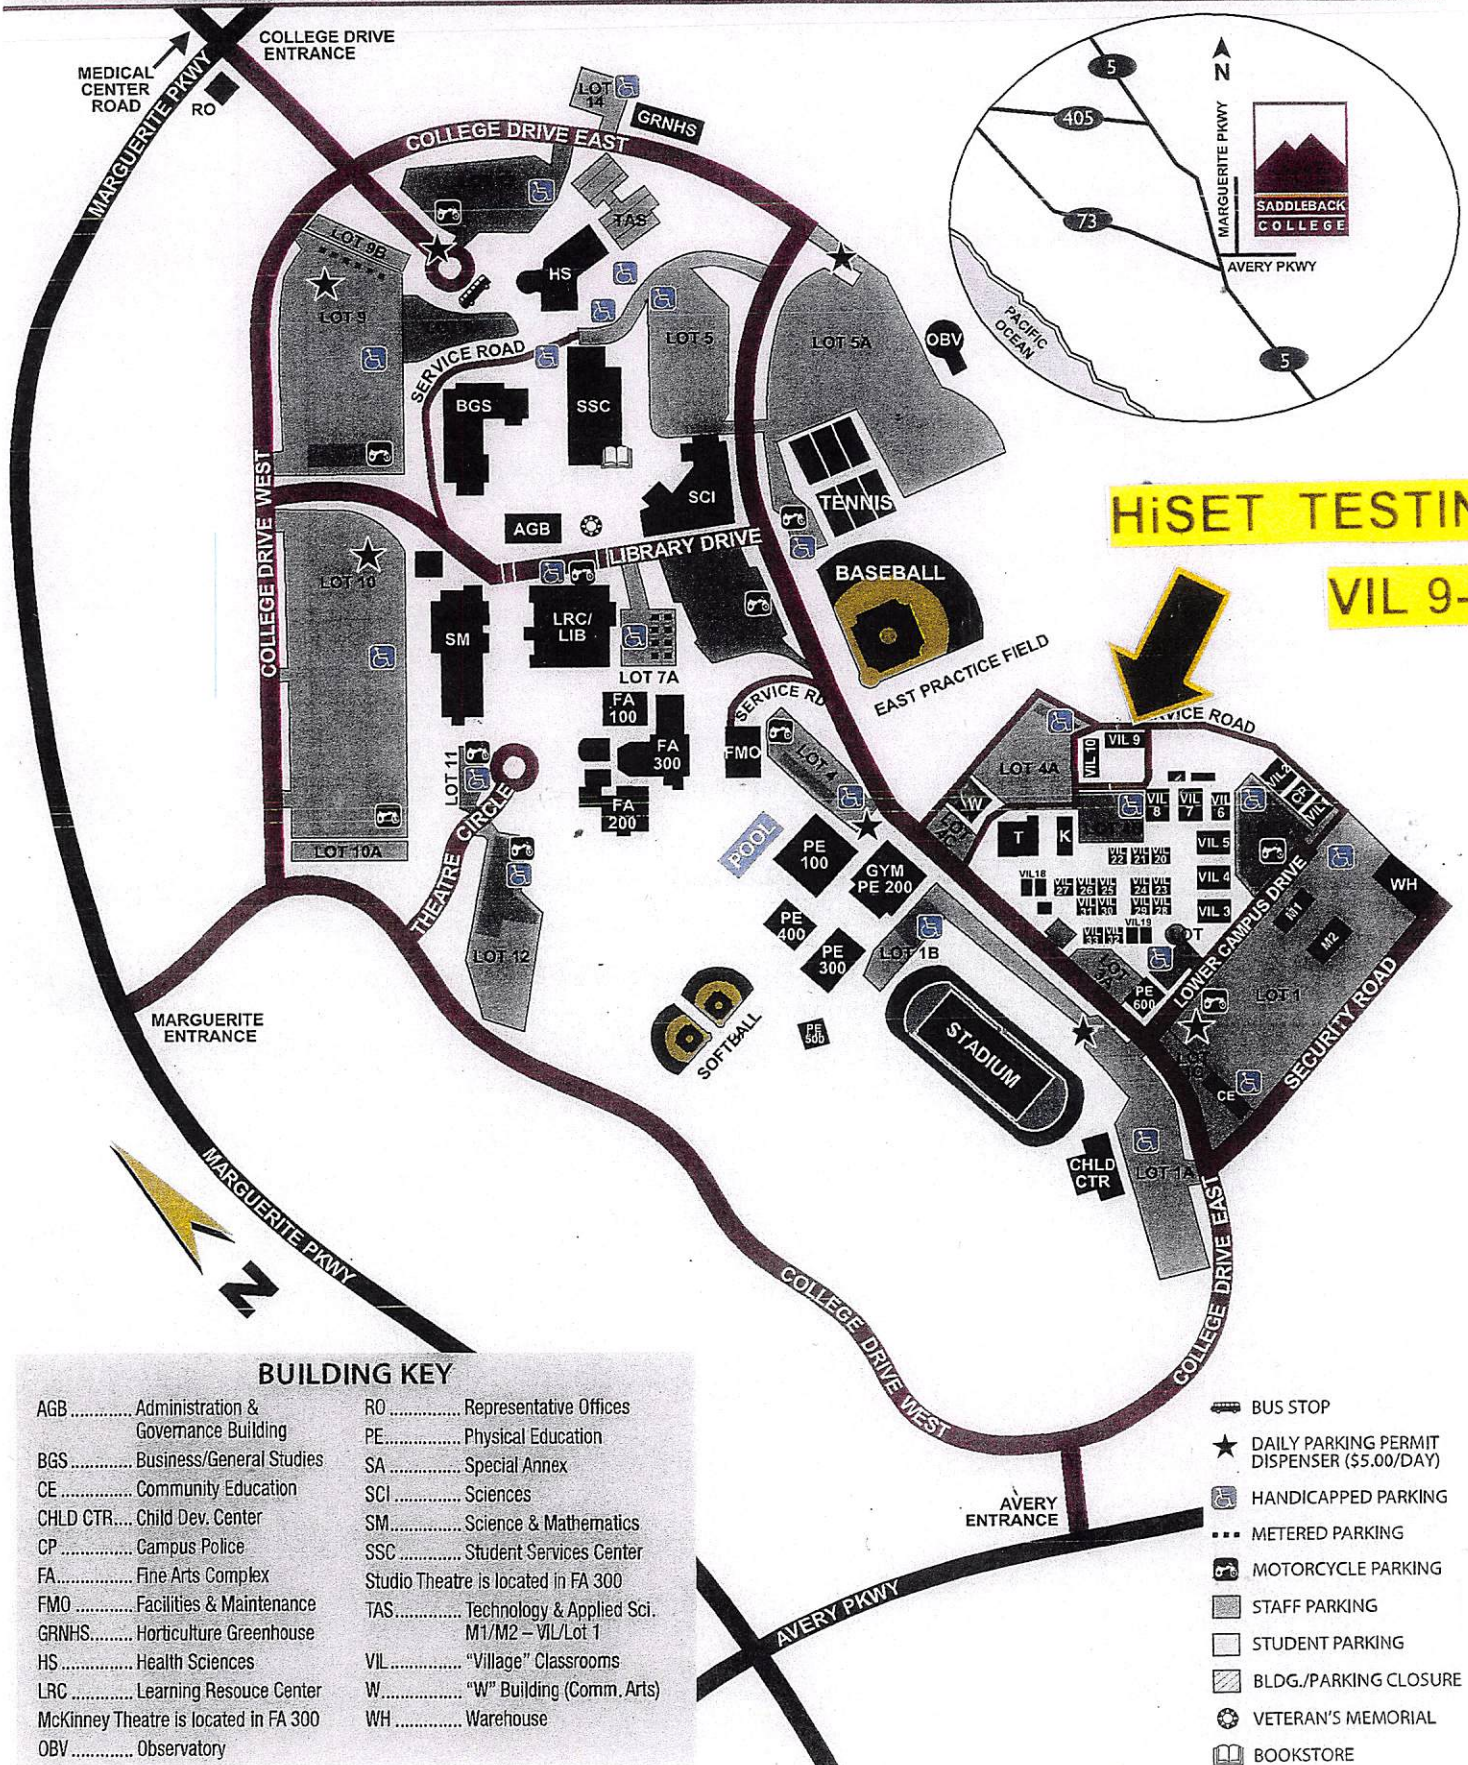

# SADDLEBACK COLLEGE CAMPUS MAP

28000 Marguerite Parkway, Mission Viejo, CA 92692 • 949.582.4500

**HiSET TESTING**

**VIL 9-03**

### BUILDING KEY

- |   |  |
|---|--|
| AGB..... Administration & Governance Building | RO..... Representative Offices                       |
| BGS..... Business/General Studies             | PE..... Physical Education                           |
| CE..... Community Education                   | SA..... Special Annex                                |
| CHLD CTR... Child Dev. Center                 | SCI..... Sciences                                    |
| CP..... Campus Police                         | SM..... Science & Mathematics                        |
| FA..... Fine Arts Complex                     | SSC..... Student Services Center                     |
| FMO..... Facilities & Maintenance             | Studio Theatre is located in FA 300                  |
| GRNHS..... Horticulture Greenhouse            | TAS..... Technology & Applied Sci. M1/M2 - VIL/Lot 1 |
| HS..... Health Sciences                       | VIL..... "Village" Classrooms                        |
| LRC..... Learning Resource Center             | W..... "W" Building (Comm. Arts)                     |
| McKinney Theatre is located in FA 300         | WH..... Warehouse                                    |
| OBV..... Observatory                          |  |

- BUS STOP
- DAILY PARKING PERMIT DISPENSER (\$5.00/DAY)
- HANDICAPPED PARKING
- METERED PARKING
- MOTORCYCLE PARKING
- STAFF PARKING
- STUDENT PARKING
- BLDG./PARKING CLOSURE
- VETERAN'S MEMORIAL
- BOOKSTORE