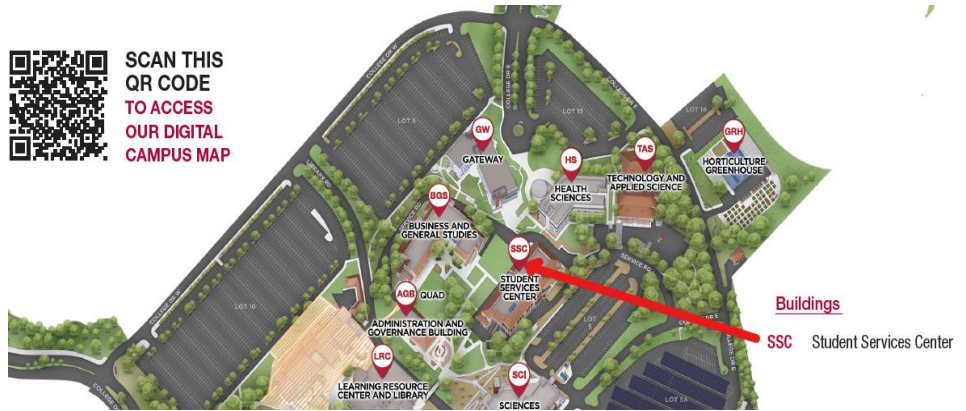

# COURSE	ROOM	DATES	DAYS	TIMES	INSTRUCTOR
ONLINE					
14350	AESL 730	Vocabulary Development I <i>Focus on Child Development</i>	Zoom	01/13 - 05/21 T, TH	6:00 - 7:15 PM C. Shaaban
80115	AESL 740	Vocabulary Development II	Zoom	01/13 - 05/21 W	6:00- 8:50 PM K. Kadam
20430	AESL 710	ESL for the Workplace I	Zoom	01/13 - 03/15 M, W	6:00 - 8:45 PM Z. Farouq
20440	AESL 720	ESL for the Workplace II	Zoom	03/24 - 05/21 M, W	6:00 - 8:45 PM Z. Farouq
SADDLEBACK ADULT EDUCATION at Saddleback College, 28000 Marguerite Pkwy, Mission Viejo, CA 92692					
14105	AEBT 701	Basic Technology Skills I	LRC 117	01/13 - 05/21 M	6:00 - 8:50 PM L. Palacios
14295	AEBT 702	Basic Technology Skills II	LRC 230	01/13 - 05/21 W	6:00 - 8:50 PM L. Palacios
TUTORING					
12860	TU 300	Tutoring	LRC	01/13 - 05/21 TBA	Staff

Course ID, Time, Instructor, and Location / Room information are subject to change.

Visit our Website

SCAN THIS QR CODE
 TO ACCESS
 OUR DIGITAL
 CAMPUS MAP

Buildings
 SSC Student Services Center

**Saddleback Adult Education
 at Saddleback College**
 28000 Marguerite Parkway,
 Mission Viejo, 92692
 SSC 113