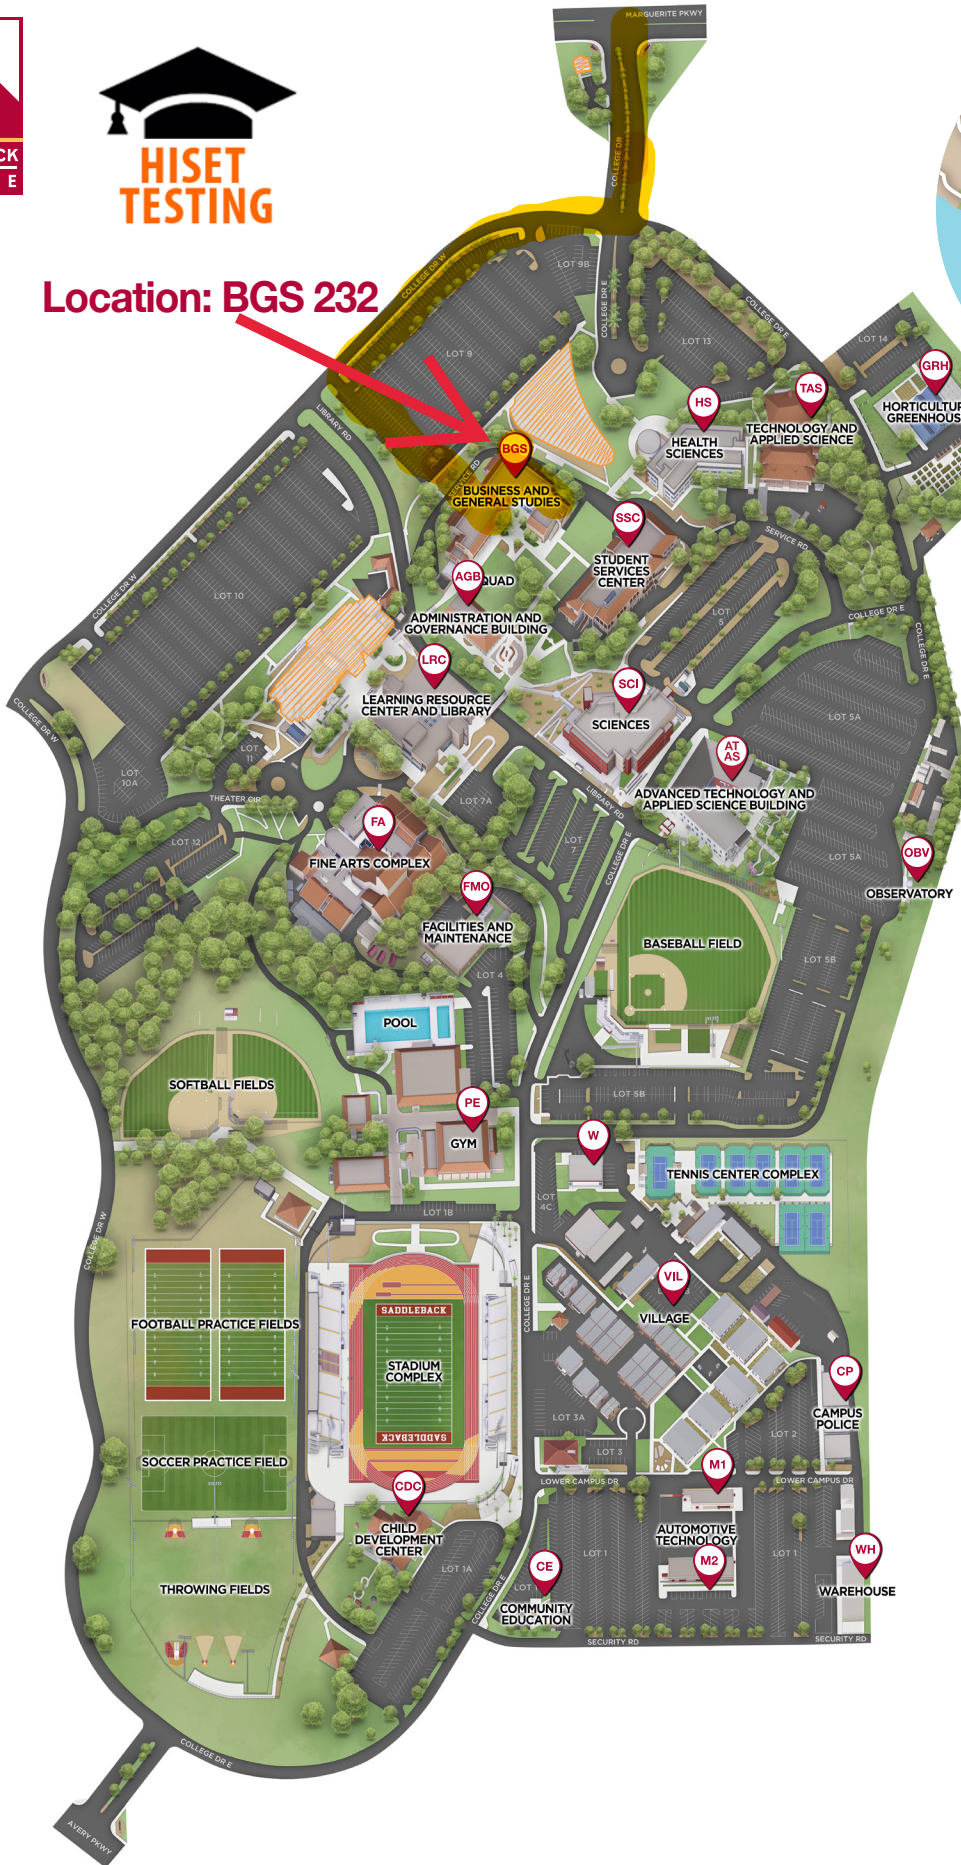

SADDLEBACK COLLEGE CAMPUS MAP

28000 Marguerite Parkway, Mission Viejo, CA 92692 • 949.582.4500

Location: BGS 232

HiSET TESTING DATES:
 first Friday of every month
 10am, 12pm, 2pm, 4pm, 6pm
September 1
October 6
November 3
December 1
 go to www.hiset.org
 to schedule your appointment
 or call 949-336-2457

Buildings

- AGB** Administration and Governance Building
- ATAS** Advanced Technology and Applied Science
- BGS** Business and General Studies
- CDC** Child Development Center
- CE** Community Education
- CP** Campus Police
- FA** Fine Arts Complex ♦
- FMO** Facilities and Maintenance
- GRH** Horticulture Greenhouse
- HS** Health Sciences
- LRC** Learning Resource Center and Library
- M1/M2** Automotive Technology
- OBV** Observatory
- PE** Physical Education
- SCI** Sciences
- SSC** Student Services Center
- TAS** Technology and Applied Science
- VIL** "Village" Classrooms
- W** "W" Building (Communication Arts)
- WH** Warehouse

♦ McKinney Theatre is located in FA 300
 Studio Theatre is located in FA 300