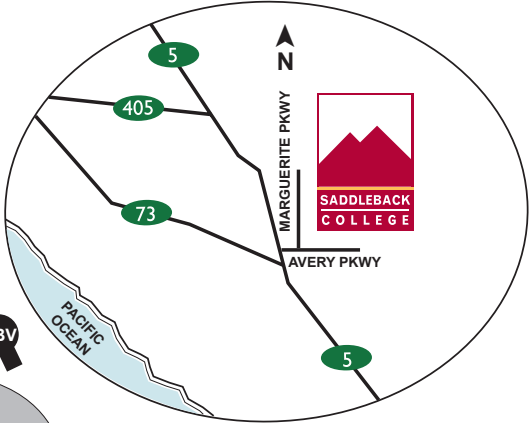

# SADDLEBACK COLLEGE CAMPUS MAP

28000 Marguerite Parkway, Mission Viejo, CA 92692 • 949.582.4500

**HiSET  
Testing  
room:  
BGS  
232**

\*Gender Neutral Restrooms are located in LRC/1<sup>st</sup> floor and FA100.