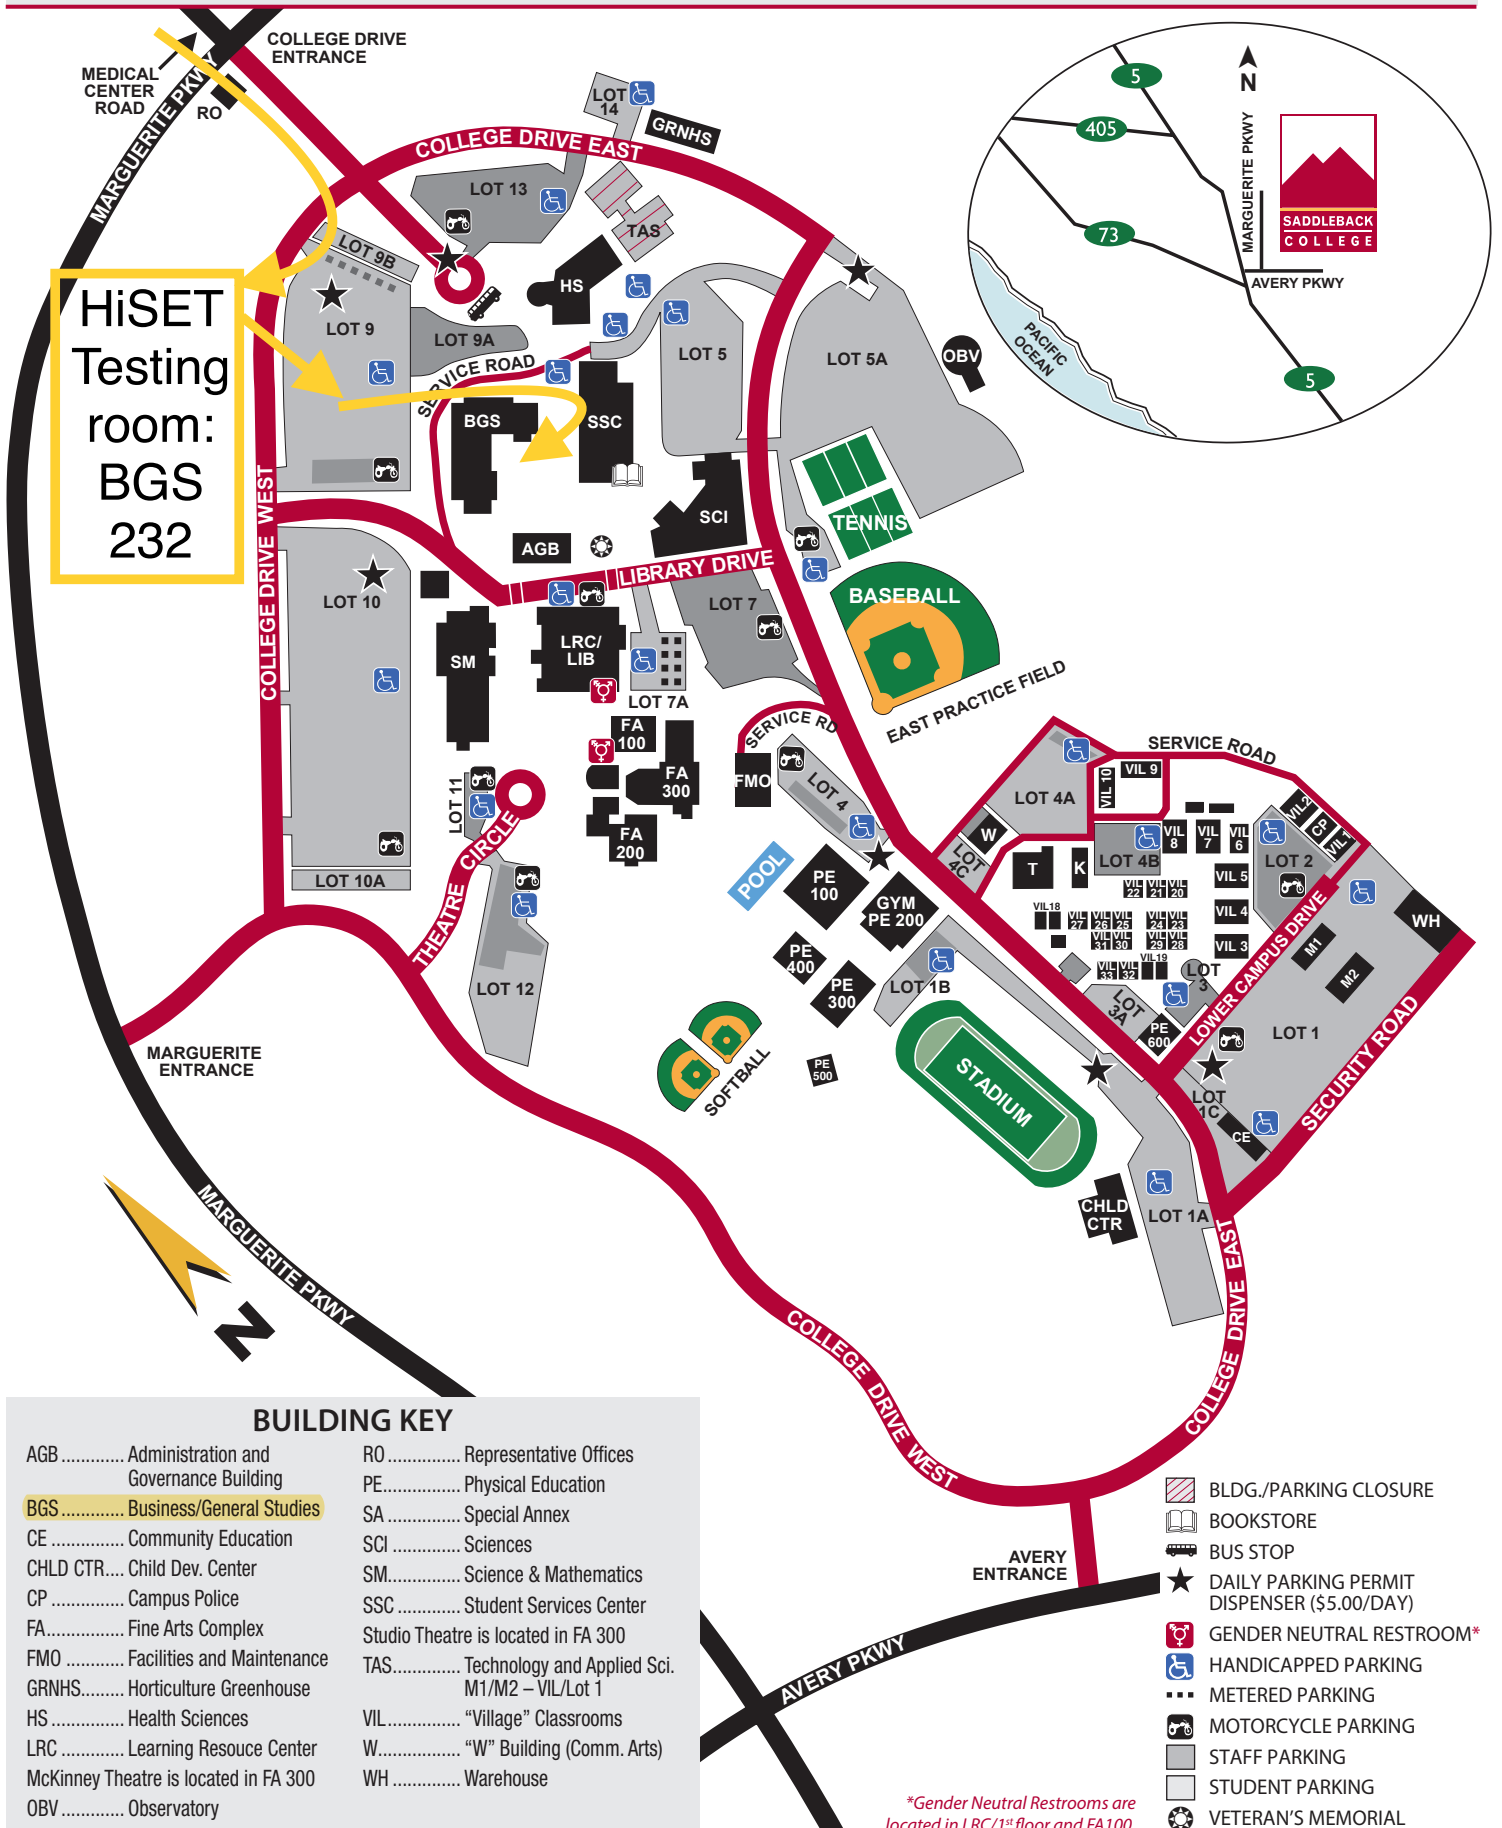

# SADDLEBACK COLLEGE CAMPUS MAP

28000 Marguerite Parkway, Mission Viejo, CA 92692 • 949.582.4500

**HiSET  
Testing  
room:  
BGS  
232**

## BUILDING KEY

- |  |   |
|--|---|
| AGB ..... Administration and Governance Building | RO ..... Representative Offices                         |
| <b>BGS ..... Business/General Studies</b>        | PE ..... Physical Education                             |
| CE ..... Community Education                     | SA ..... Special Annex                                  |
| CHLD CTR.... Child Dev. Center                   | SCI ..... Sciences                                      |
| CP ..... Campus Police                           | SM ..... Science & Mathematics                          |
| FA ..... Fine Arts Complex                       | SSC ..... Student Services Center                       |
| FMO ..... Facilities and Maintenance             | Studio Theatre is located in FA 300                     |
| GRNHS ..... Horticulture Greenhouse              | TAS ..... Technology and Applied Sci. M1/M2 – VIL/Lot 1 |
| HS ..... Health Sciences                         | VIL ..... “Village” Classrooms                          |
| LRC ..... Learning Resouce Center                | W ..... “W” Building (Comm. Arts)                       |
| McKinney Theatre is located in FA 300            | WH ..... Warehouse                                      |
| OBV ..... Observatory                            |   |

- BLDG./PARKING CLOSURE
- BOOKSTORE
- BUS STOP
- DAILY PARKING PERMIT DISPENSER (\$5.00/DAY)
- GENDER NEUTRAL RESTROOM\*
- HANDICAPPED PARKING
- METERED PARKING
- MOTORCYCLE PARKING
- STAFF PARKING
- STUDENT PARKING
- VETERAN'S MEMORIAL

\*Gender Neutral Restrooms are located in LRC/1<sup>st</sup> floor and FA100.