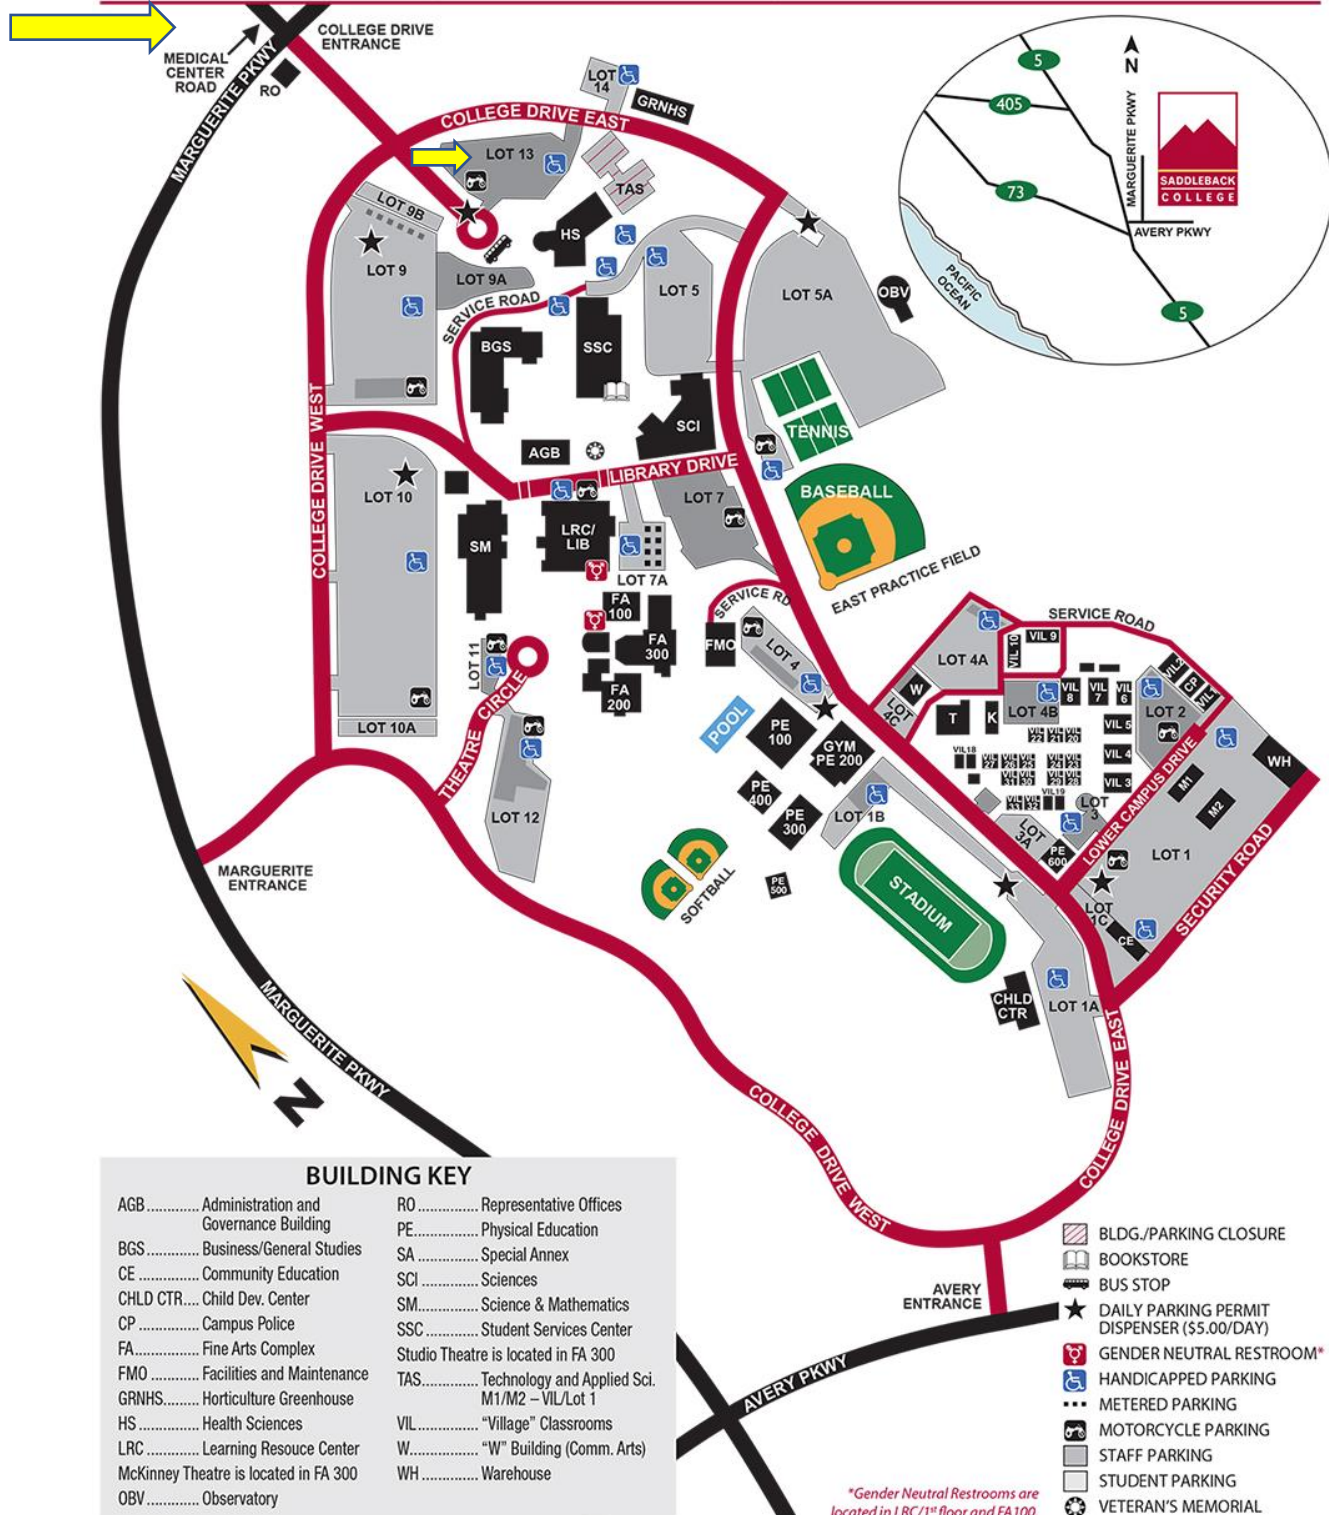

# SADDLEBACK COLLEGE CAMPUS MAP

28000 Marguerite Parkway, Mission Viejo, CA 92692 • 949.582.4500

## BUILDING KEY

AGB ..... Administration and Governance Building	RO ..... Representative Offices
BGS ..... Business/General Studies	PE ..... Physical Education
CE ..... Community Education	SA ..... Special Annex
CHLD CTR..... Child Dev. Center	SCI ..... Sciences
CP ..... Campus Police	SM ..... Science & Mathematics
FA ..... Fine Arts Complex	SSC ..... Student Services Center
FMO ..... Facilities and Maintenance	Studio Theatre is located in FA 300
GRNHS ..... Horticulture Greenhouse	TAS ..... Technology and Applied Sci. M1/M2 - VIL/Lot 1
HS ..... Health Sciences	VIL ..... "Village" Classrooms
LRC ..... Learning Resource Center	W ..... "W" Building (Comm. Arts)
McKinney Theatre is located in FA 300	WH ..... Warehouse
OBV ..... Observatory	

- BLDG./PARKING CLOSURE
- BOOKSTORE
- BUS STOP
- DAILY PARKING PERMIT DISPENSER (\$5.00/DAY)
- GENDER NEUTRAL RESTROOM\*
- HANDICAPPED PARKING
- METERED PARKING
- MOTORCYCLE PARKING
- STAFF PARKING
- STUDENT PARKING
- VETERAN'S MEMORIAL

\*Gender Neutral Restrooms are located in LRC/1<sup>st</sup> floor and FA100.